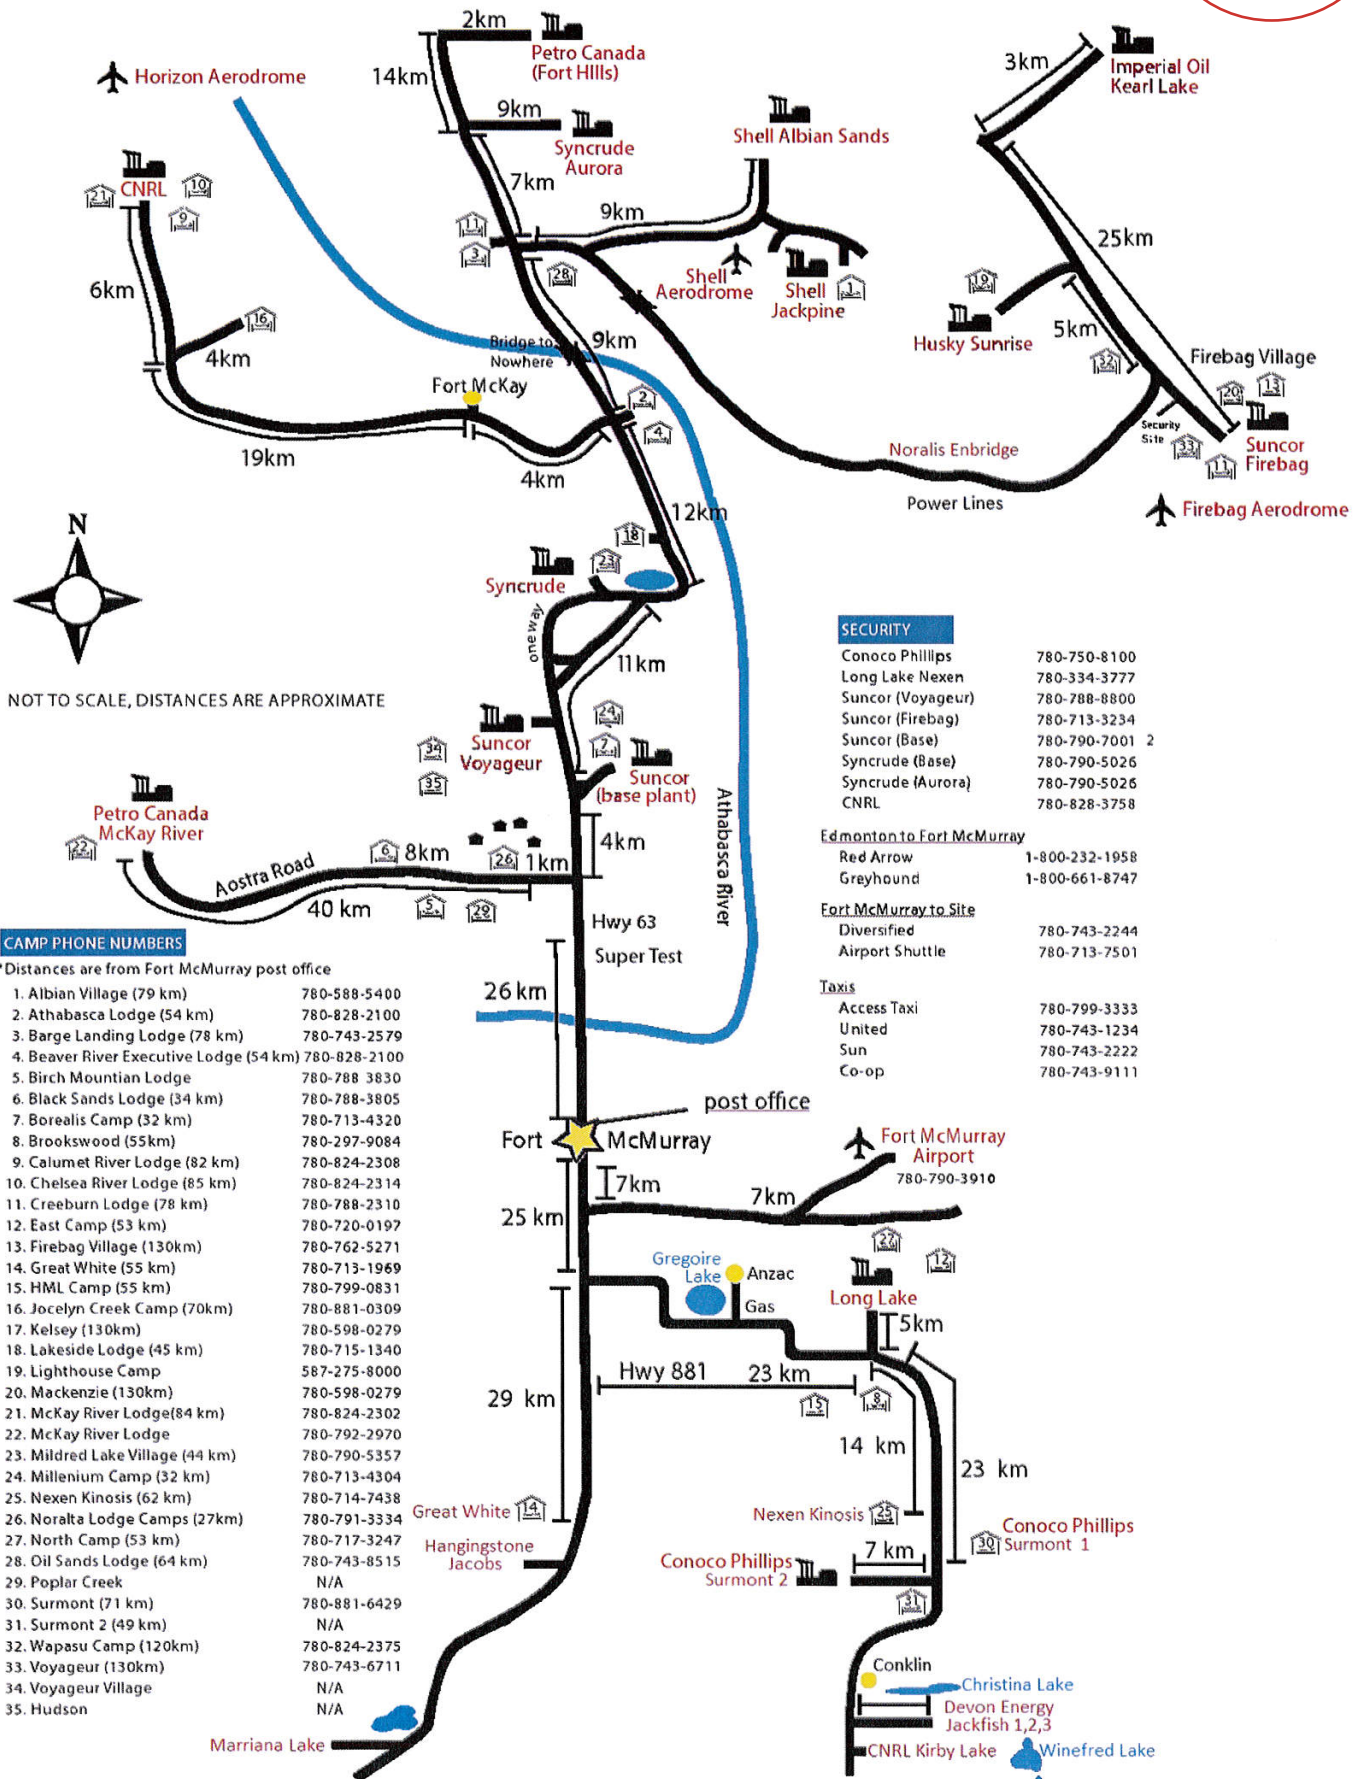

UA LOCAL 488 Camps Map

NOT TO SCALE, DISTANCES ARE APPROXIMATE

CAMP PHONE NUMBERS

*Distances are from Fort McMurray post office

1. Albian Village (79 km)	780-588-5400
2. Athabasca Lodge (54 km)	780-828-2100
3. Barge Landing Lodge (78 km)	780-743-2579
4. Beaver River Executive Lodge (54 km)	780-828-2100
5. Birch Mountain Lodge	780-788-3830
6. Black Sands Lodge (34 km)	780-788-3805
7. Borealis Camp (32 km)	780-713-4320
8. Brookwood (55 km)	780-297-9084
9. Calumet River Lodge (82 km)	780-824-2308
10. Chelsea River Lodge (85 km)	780-824-2314
11. Creeburn Lodge (78 km)	780-788-2310
12. East Camp (53 km)	780-720-0197
13. Firebag Village (130 km)	780-762-5271
14. Great White (55 km)	780-713-1969
15. HML Camp (55 km)	780-799-0831
16. Jocelyn Creek Camp (70 km)	780-881-0309
17. Kelsey (130 km)	780-598-0279
18. Lakeside Lodge (45 km)	780-715-1340
19. Lighthouse Camp	587-275-8000
20. Mackenzie (130 km)	780-598-0279
21. McKay River Lodge (84 km)	780-824-2302
22. McKay River Lodge	780-792-2970
23. Mildred Lake Village (44 km)	780-790-5357
24. Millennium Camp (32 km)	780-713-4304
25. Nexen Kinosis (62 km)	780-714-7438
26. Noralta Lodge Camps (27 km)	780-791-3334
27. North Camp (53 km)	780-717-3247
28. Oil Sands Lodge (64 km)	780-743-8515
29. Poplar Creek	N/A
30. Surmont (71 km)	780-881-6429
31. Surmont 2 (49 km)	N/A
32. Wapasu Camp (120 km)	780-824-2375
33. Voyageur (130 km)	780-743-6711
34. Voyageur Village	N/A
35. Hudson	N/A

SECURITY

Conoco Phillips	780-750-8100
Long Lake Nexen	780-334-3777
Suncor (Voyageur)	780-788-8800
Suncor (Firebag)	780-713-3234
Suncor (Base)	780-790-7001 2
Syncrude (Base)	780-790-5026
Syncrude (Aurora)	780-790-5026
CNRL	780-828-3758

Edmonton to Fort McMurray

Red Arrow	1-800-232-1958
Greyhound	1-800-661-8747

Fort McMurray to Site

Diversified	780-743-2244
Airport Shuttle	780-713-7501

Taxis

Access Taxi	780-799-3333
United	780-743-1234
Sun	780-743-2222
Co-op	780-743-9111